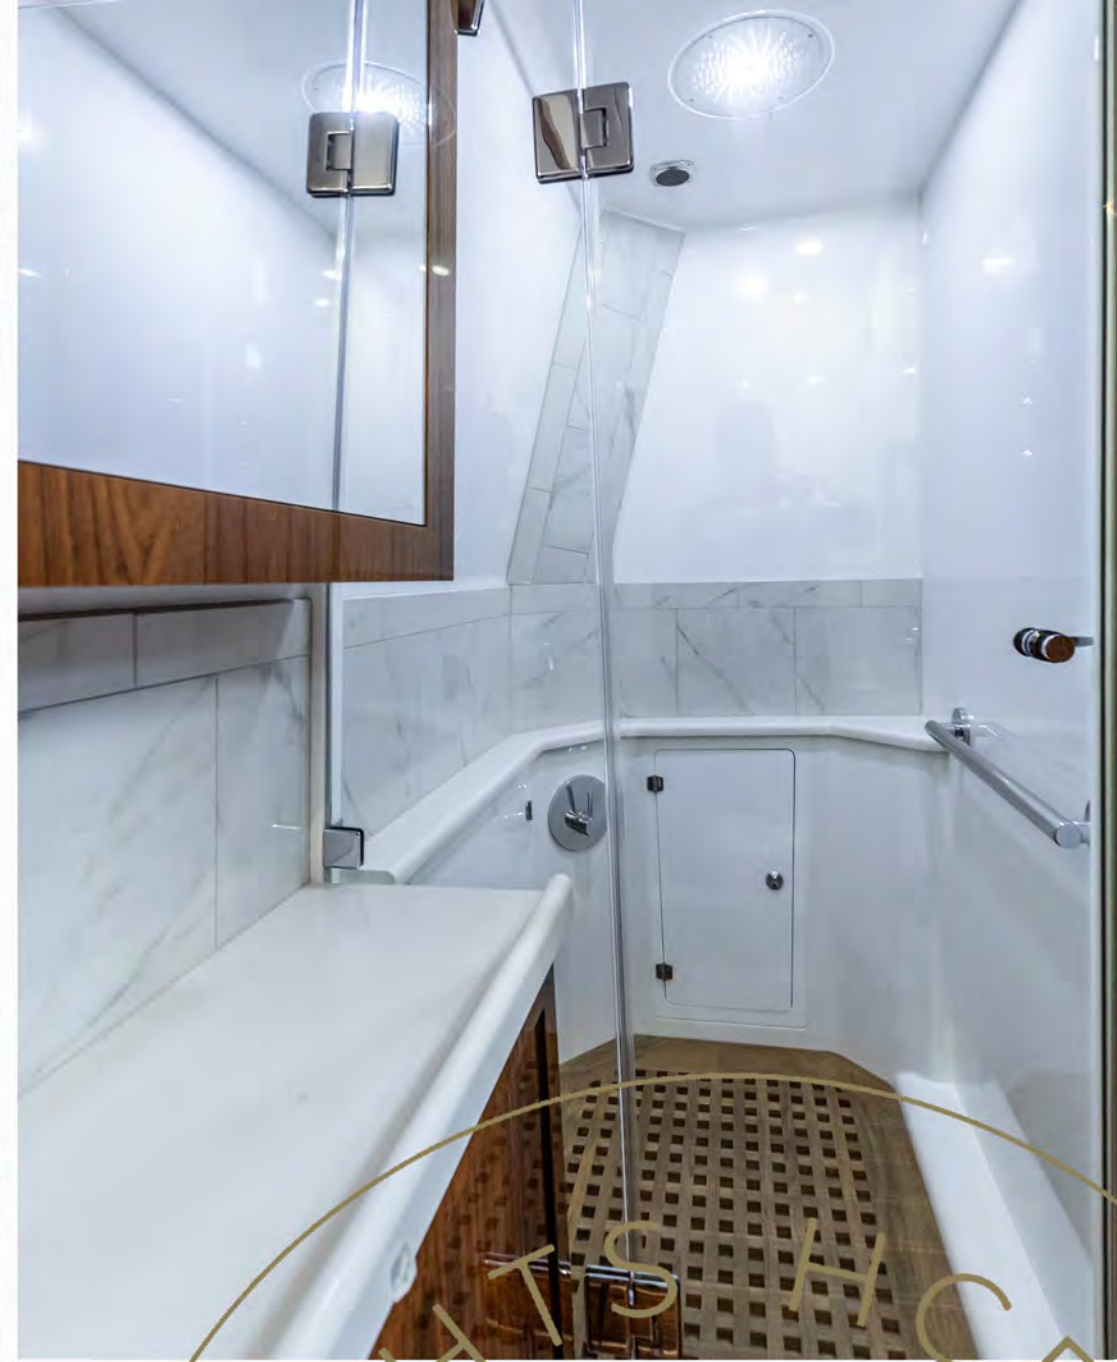

YACHTS
CASH
B