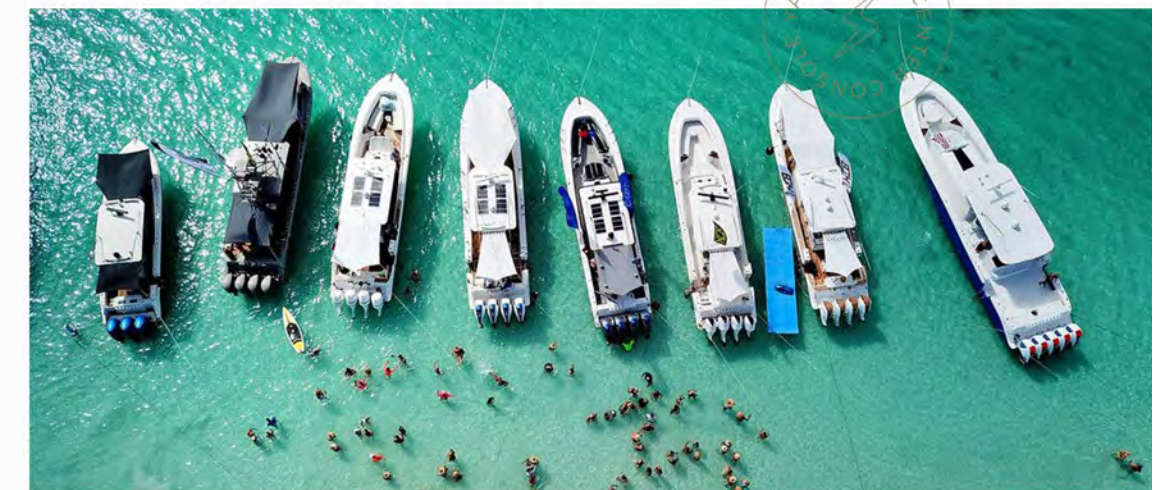

Offshore sportfishing yachts have long been fraught with compromise; speed vs. stability, range vs. performance, and luxury vs. versatility. HCB has eliminated these, with a balanced blend of everything on the custom yacht buyer's wish list—except trade-offs.

REFOCUSED HERITAGE

CENTER

CONSOLE

YACHTS

The HCB story is nearly 50 years in the making. With roots tracing back to one of the most respected names in offshore fishing, the legendary ride of our proven deep-v hulls is the formidable foundation we have built our company around. By preserving the best parts of where we came from, and re-imagining what we can be, we have an equation for alchemy, and a destiny of success.